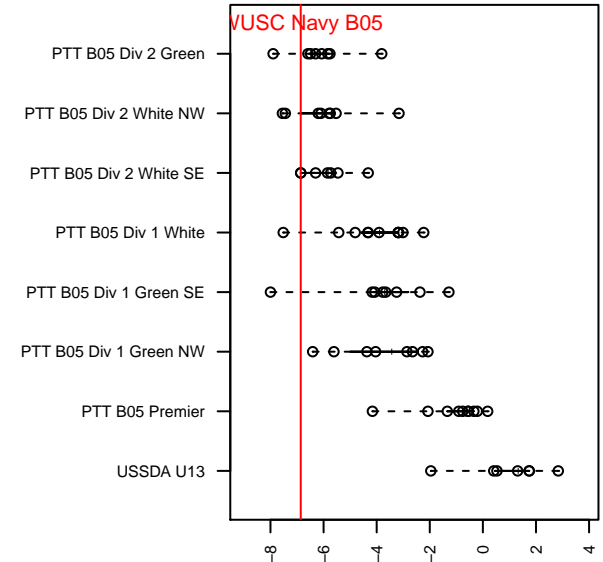

# WUSC Navy B05

Willamette United Soccer Club  
 Willamette, OR  
 B05 total strength=603  
 attack=0.98 defense=0.26  
 fall league = PTT B05 Div 2 White SE

alt names used:  
 WUFC 05B Navy  
 WUFC 05B Navy

Venues played:  
 2016 Spr OYS B05 Division 2 Green  
 2017 PTT B05 Division 2 White SE  
 2017 OYS Founders Cup B05

**WUSC Navy B05**  
 Dots are actual minus expected GF (blue circles) and GA (red triangles).  
 Blue line is smoothed change in attack strength. Red is smoothed change in defense strength.

**attack and defense variance (black dot)  
relative to other teams  
and top 10 in region**

**attack and defense rating  
relative to others at age  
and all opponents in last 13 months**

**Performance relative to 13 month average**