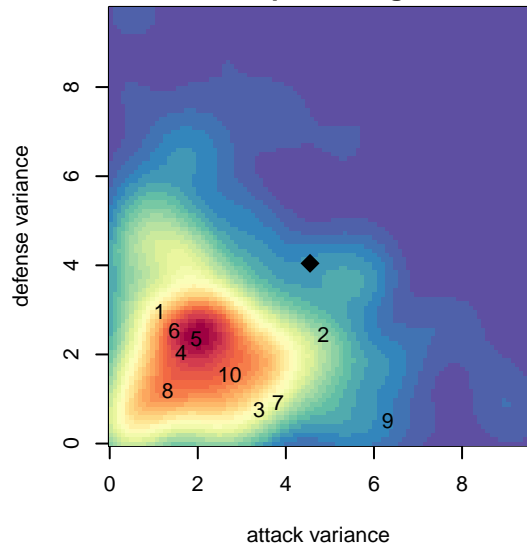

# WUSC Navy B05

Willamette United Soccer Club  
 Willamette, OR  
 B05 total strength=603  
 attack=0.98 defense=0.26  
 fall league = PTT B05 Div 2 White SE

alt names used:  
 WUFC 05B Navy  
 WUFC 05B Navy

Venues played:  
 2016 Spr OYS B05 Division 2 Green  
 2017 PTT B05 Division 2 White SE  
 2017 OYS Founders Cup B05

**WUSC Navy B05**  
 Dots are actual minus expected GF (blue circles) and GA (red triangles).  
 Blue line is smoothed change in attack strength. Red is smoothed change in defense strength.

**attack and defense variance (black dot)  
relative to other teams  
and top 10 in region**

**attack and defense rating  
relative to others at age  
and all opponents in last 13 months**

**Performance relative to 13 month average**